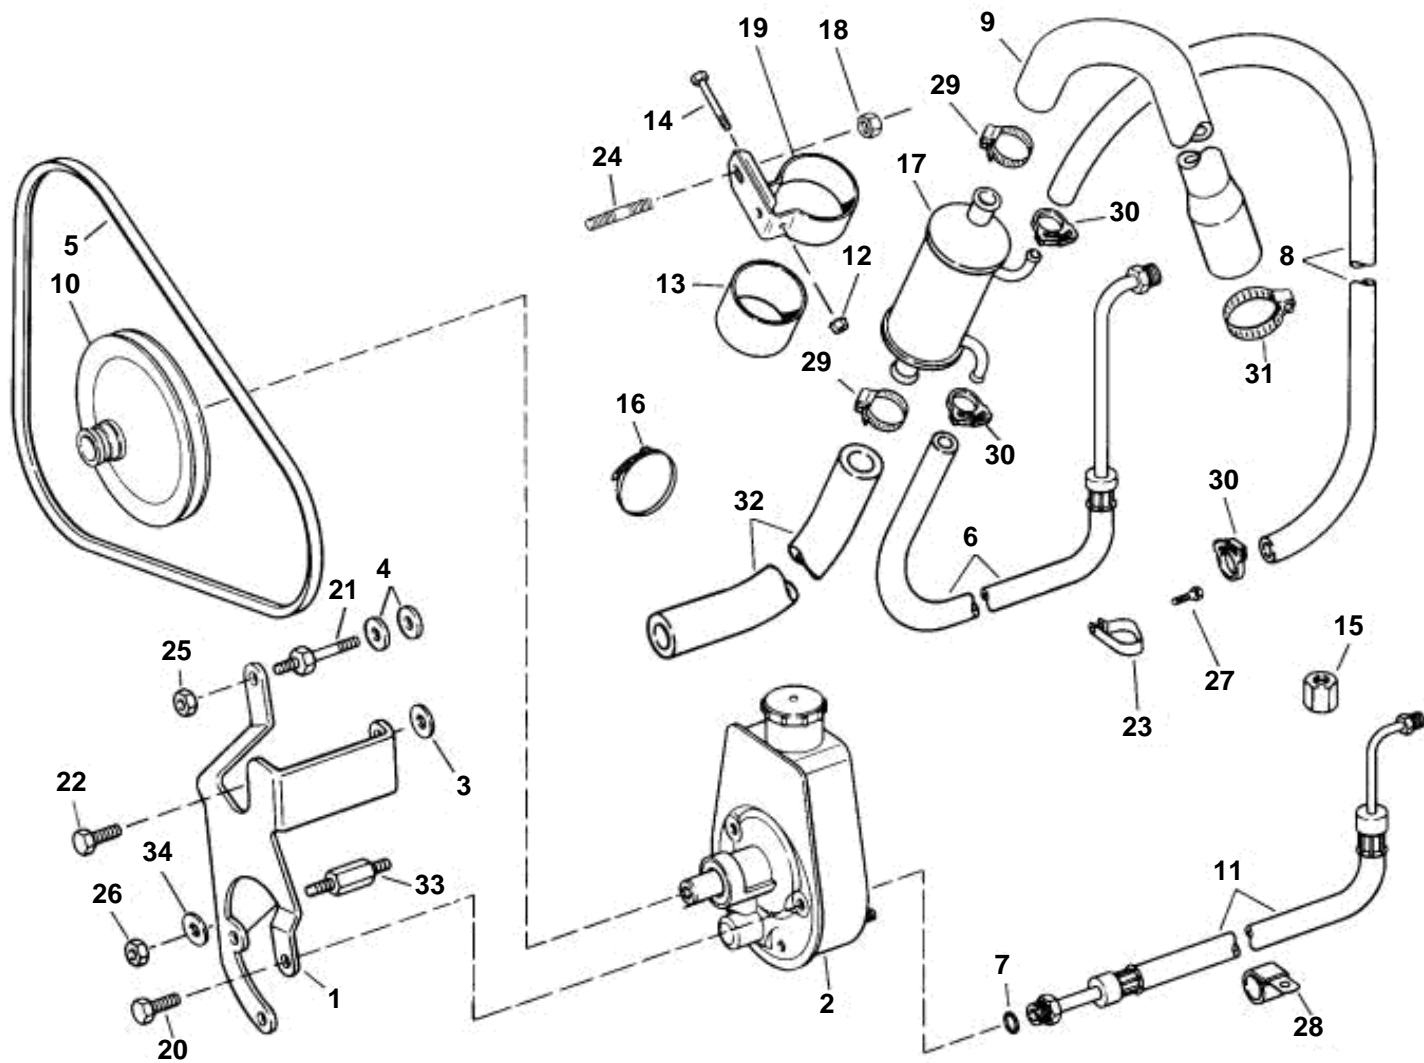

POWER STEERING PUMP

POWER STEERING PUMP

REF	PART NO.	QTY	DESCRIPTION	NOTES
1	3852512	1	Bracket, P/S pump to engine	
2	3850491	1	Power steering pump	
3	3852162	1	Washer, P/S pump bracket to cylinder head	
4	3852162	2	Washer, Stud, water/steering pump to engine	
5	3852464	1	V-belt, P/S pump	
6	3854056	1	Hose, Valve to cooler, GL/GS	
	3854168	1	Hose, Cylinder to cooler, Gi	
7	3852497	1	O-ring, Pressure hose to steering pump	
8	3852839	1	Hose, Oil cooler to steering pump, return	
9	3852281	1	Hose, Gimbal hsg to oil cooler	SX, DP-S
	3850283	1	Hose, Gimbal to cooler	290 DP
	3853580	1	Hose, Reservoir to oil cooler, Gi	
10	3853804	1	Pulley, Steering pump	
11	3853918	1	Hose, Pump to pressure valve	
	3853967	1	Hose, Pump to pressure valve, Gi	
12	3852079	1	Nut, Oil cooler & bracket assy, P/S	
13	3853236	1	Spacer, Oil cooler, power steering	
14	3852126	1	Screw, Oil cooler & bracket assy, P/S	
15	3853315	1	Fitting, Steering hoses	
16	3852158	2	Lock strap, Pump hoses	
17	3851921	1	Oil cooler	
18	3852065	1	Nut, Oil cooler assy to flywheel hsg	
19	3852218	1	Clamp, Engine oil cooler, power steering	
20	3853405	3	Screw, Bracket to pump	
21	3852507	1	Stud, Bracket to water pump	
22	3853557	1	Screw, Bracket to cylinder head	
23	3852837	1	Clamp, P/S hoses to head	Port, rear
24	3853326	1	Screw, Cooler to flywheel hsg	
26	3853403	2	Nut, Stud, P/S pump bracket	
27	3853557	1	Screw, Hose clamp to head	
28	3852490	1	Clamp, Hoses to front mount	
29	3852602	2	Clamp, Hose, oil cooler, water	
30	3852196	1	Clamp, Hose, P/S cylinder to oil cooler	Return
31	3853786	1	Clamp, Hose, water to gimbal hsg	SX
	3850422	1	Clamp, Hose, water, to gimbal hsg	
32	3852282	1	Hose, Cooler to pump, GL/GS	
	3854770	1	Hose, Oil cooler to thermostat hsg	Gi
33	3853402	1	Stud, P/S pump bracket to engine	
34	3852054	1	Washer, Bracket to stud	
	3852177	1	Nut, P/S cooler clamp to reservoir, Gi	Not shown
	3852058	1	Washer, Cooler clamp, Gi	Not shown